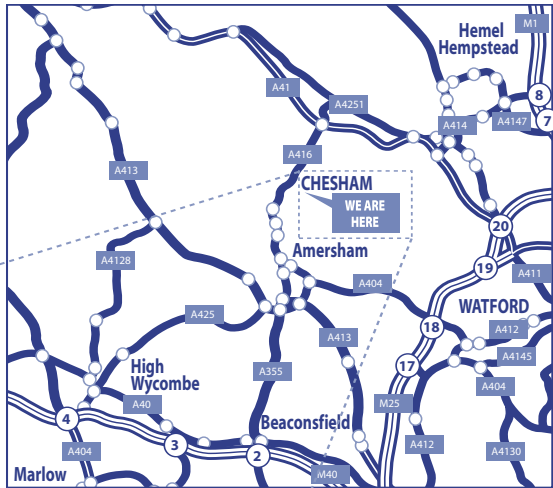

How to find us

Chesham

By Road from the A41

Leave the A41, following signs for Chesham (A416) for 3 miles. Entering Chesham, turn left at the roundabout continuing on the A416. Take the 3rd turning on the right into Sunnyside Road. At the end of the road turn right into Bellingdon Road, then turn left into Asheridge Road. PACE Rehabilitation is located on the left hand side, half a mile along Asheridge Road.

By Rail

Chesham is served by the London Underground and is situated at the end of the Metropolitan line. PACE Rehabilitation is a 5 minute drive from the underground station. Alternatively, Chiltern Railways serve Amersham by their London Marylebone to Aylesbury trains. PACE Rehabilitation is a 10 minute drive from Amersham train station.

By Air

PACE Rehabilitation is well situated for access from all London airports. By road, journey times from airports are as follows:

- London Heathrow 45 minutes
- London Luton 40 minutes
- London Stansted 60 minutes
- London Gatwick 70 minutes
- There are taxi ranks outside all terminals.

BY ROAD FROM THE A41